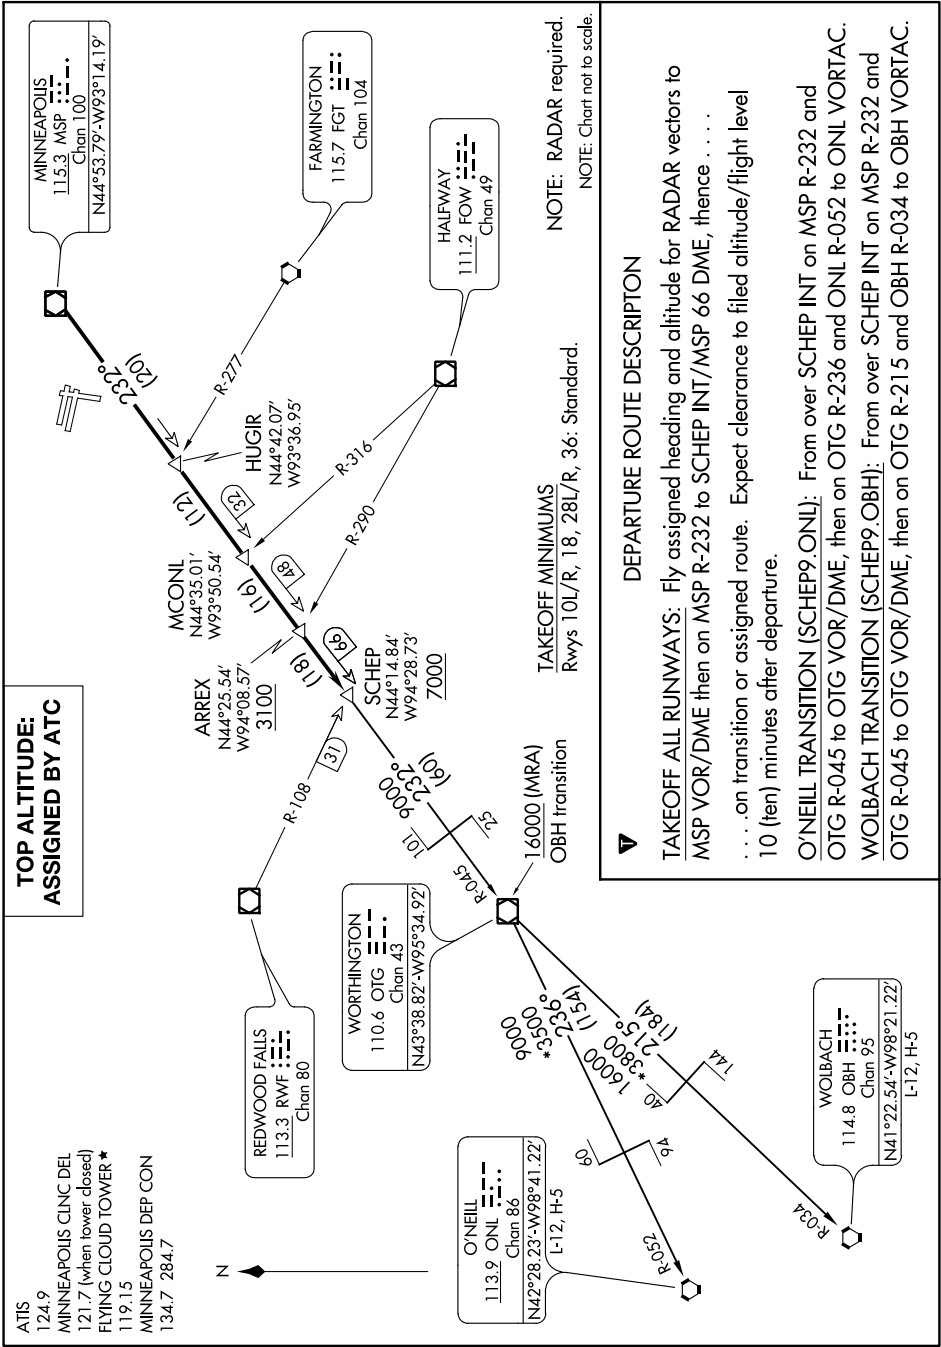

NC-1, 23 MAY 2019 to 20 JUN 2019

**TOP ALTITUDE:
ASSIGNED BY ATC**

SCHEP NINE DEPARTURE
(SCHEP9.SCHEP) 17AUG17

NC-1, 23 MAY 2019 to 20 JUN 2019