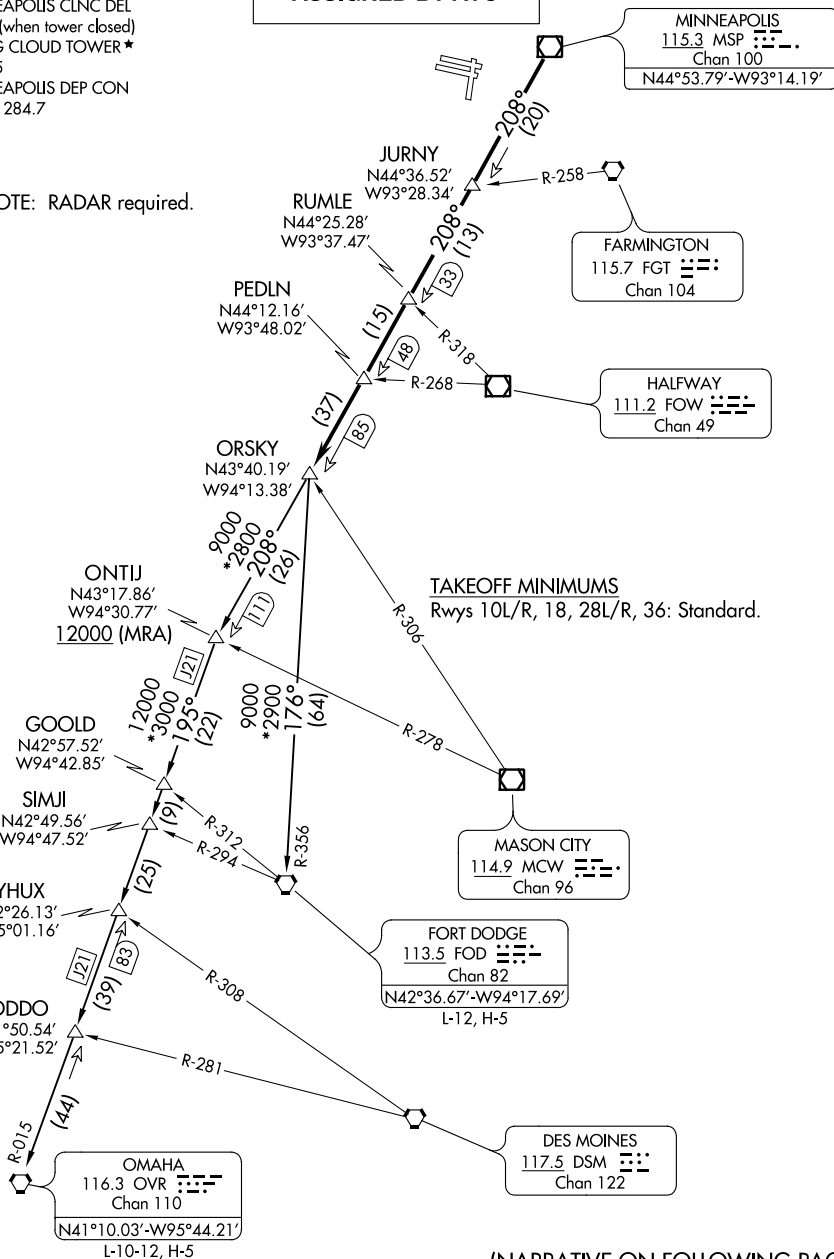

(ORSKY2.ORSKY) 19059  
**ORSKY TWO DEPARTURE**

AL-5094 (FAA)

FLYING CLOUD (FCM)  
 MINNEAPOLIS, MINNESOTA

ATIS  
 124.9  
 MINNEAPOLIS CLNC DEL  
 121.7 (when tower closed)  
 FLYING CLOUD TOWER \*  
 119.15  
 MINNEAPOLIS DEP CON  
 134.7 284.7

**TOP ALTITUDE:  
 ASSIGNED BY ATC**

NOTE: RADAR required.

NOTE: Chart not to scale.

(NARRATIVE ON FOLLOWING PAGE)

NC-1, 23 MAY 2019 to 20 JUN 2019

NC-1, 23 MAY 2019 to 20 JUN 2019

**ORSKY TWO DEPARTURE**  
 (ORSKY2.ORSKY) 28FEB19

MINNEAPOLIS, MINNESOTA  
 FLYING CLOUD (FCM)