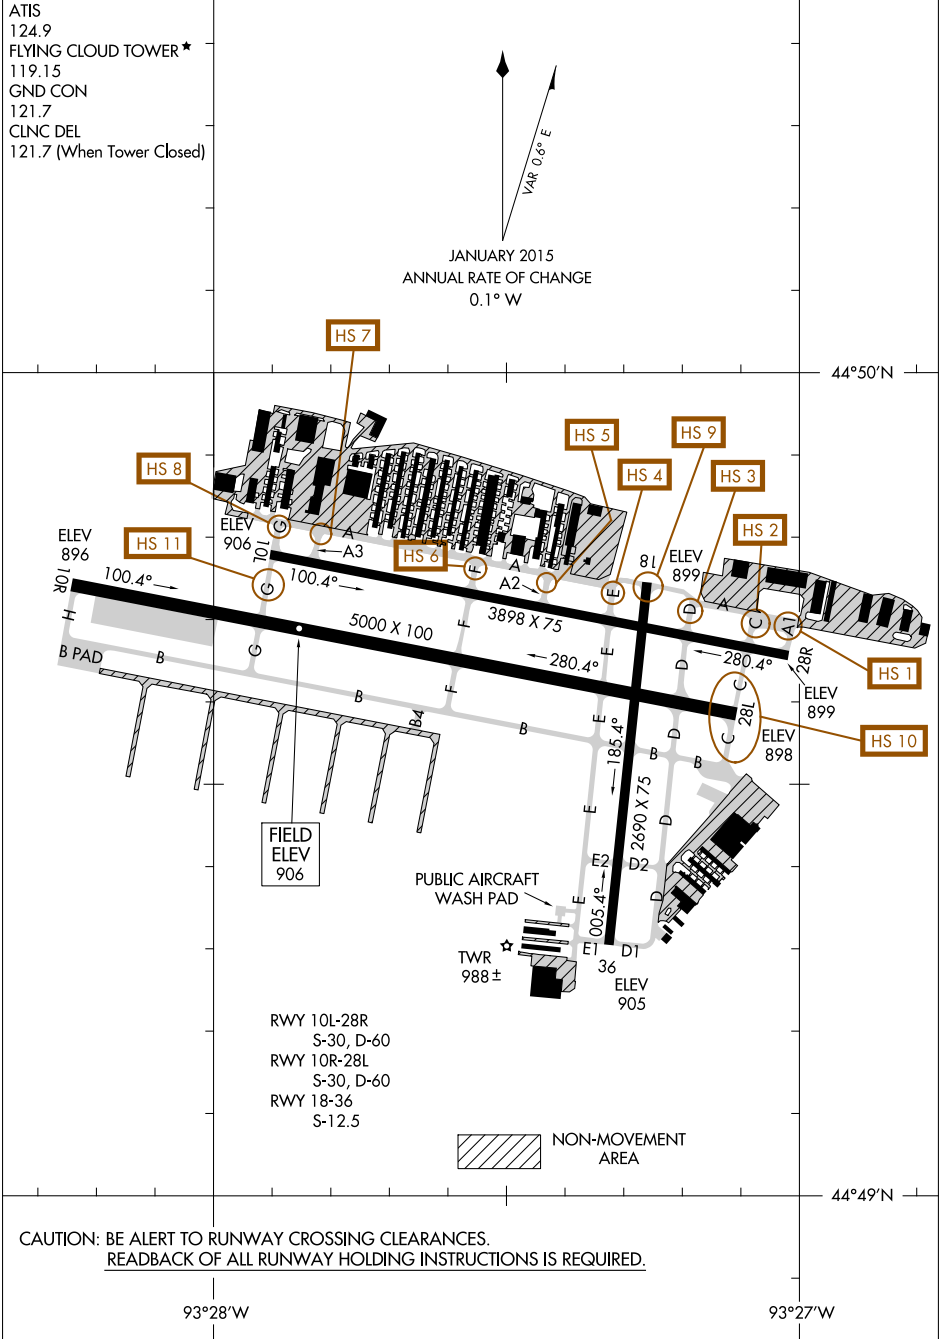

AIRPORT DIAGRAM

AL-5094 (FAA)

FLYING CLOUD (F'CM)
MINNEAPOLIS, MINNESOTA

ATIS 124.9
 FLYING CLOUD TOWER* 119.15
 GND CON 121.7
 CLNC DEL 121.7
 (When Tower Closed) 121.7

NC-1, 23 MAY 2019 to 20 JUN 2019

NC-1, 23 MAY 2019 to 20 JUN 2019

CAUTION: BE ALERT TO RUNWAY CROSSING CLEARANCES.
 READBACK OF ALL RUNWAY HOLDING INSTRUCTIONS IS REQUIRED.

AIRPORT DIAGRAM

MINNEAPOLIS, MINNESOTA
FLYING CLOUD (F'CM)