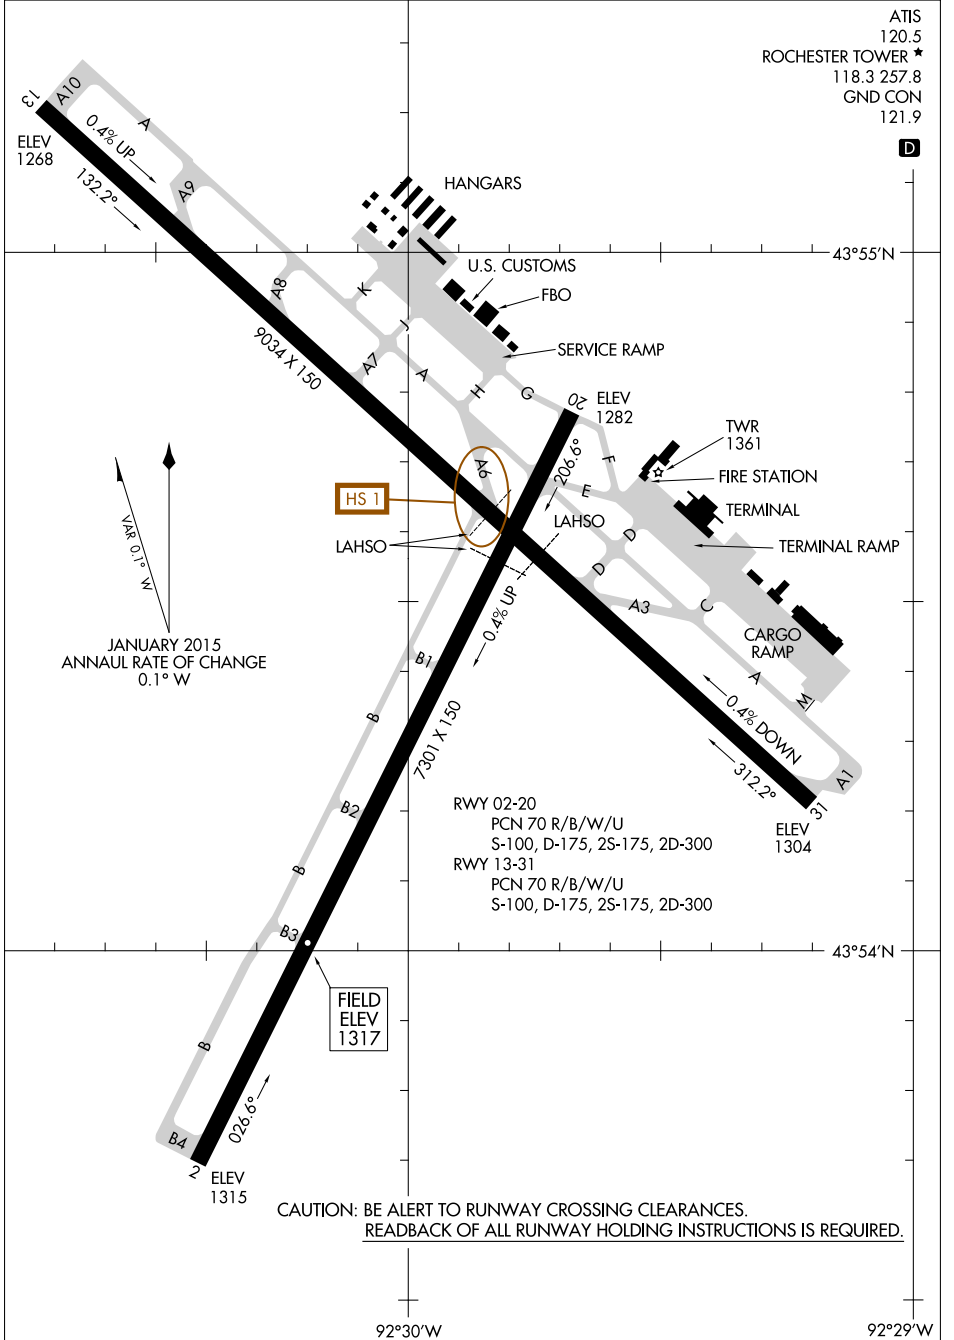

# AIRPORT DIAGRAM

AL-5041 (FAA)

ROCHESTER INTL (RST)  
ROCHESTER, MINNESOTA

CAUTION: BE ALERT TO RUNWAY CROSSING CLEARANCES.  
READBACK OF ALL RUNWAY HOLDING INSTRUCTIONS IS REQUIRED.

NC-1, 23 MAY 2019 to 20 JUN 2019

NC-1, 23 MAY 2019 to 20 JUN 2019

# AIRPORT DIAGRAM

ROCHESTER, MINNESOTA  
ROCHESTER INTL (RST)