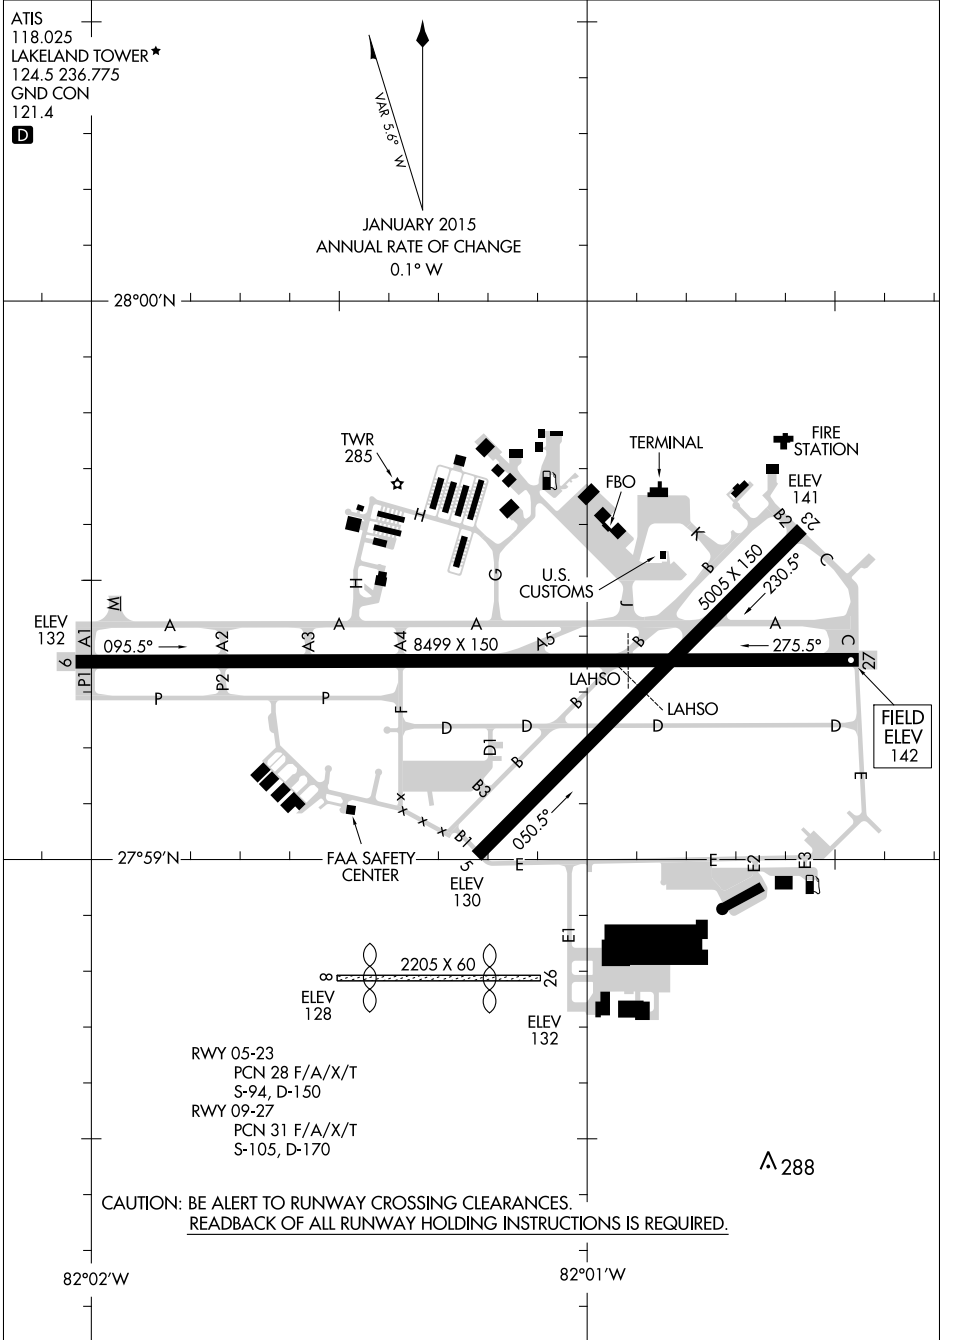

19115
AIRPORT DIAGRAM

LAKELAND LINDER INTL (L.A.L.)
 LAKELAND, FLORIDA

SE-3, 23 MAY 2019 to 20 JUN 2019

SE-3, 23 MAY 2019 to 20 JUN 2019

AIRPORT DIAGRAM
 19115

LAKELAND, FLORIDA
LAKELAND LINDER INTL (L.A.L.)