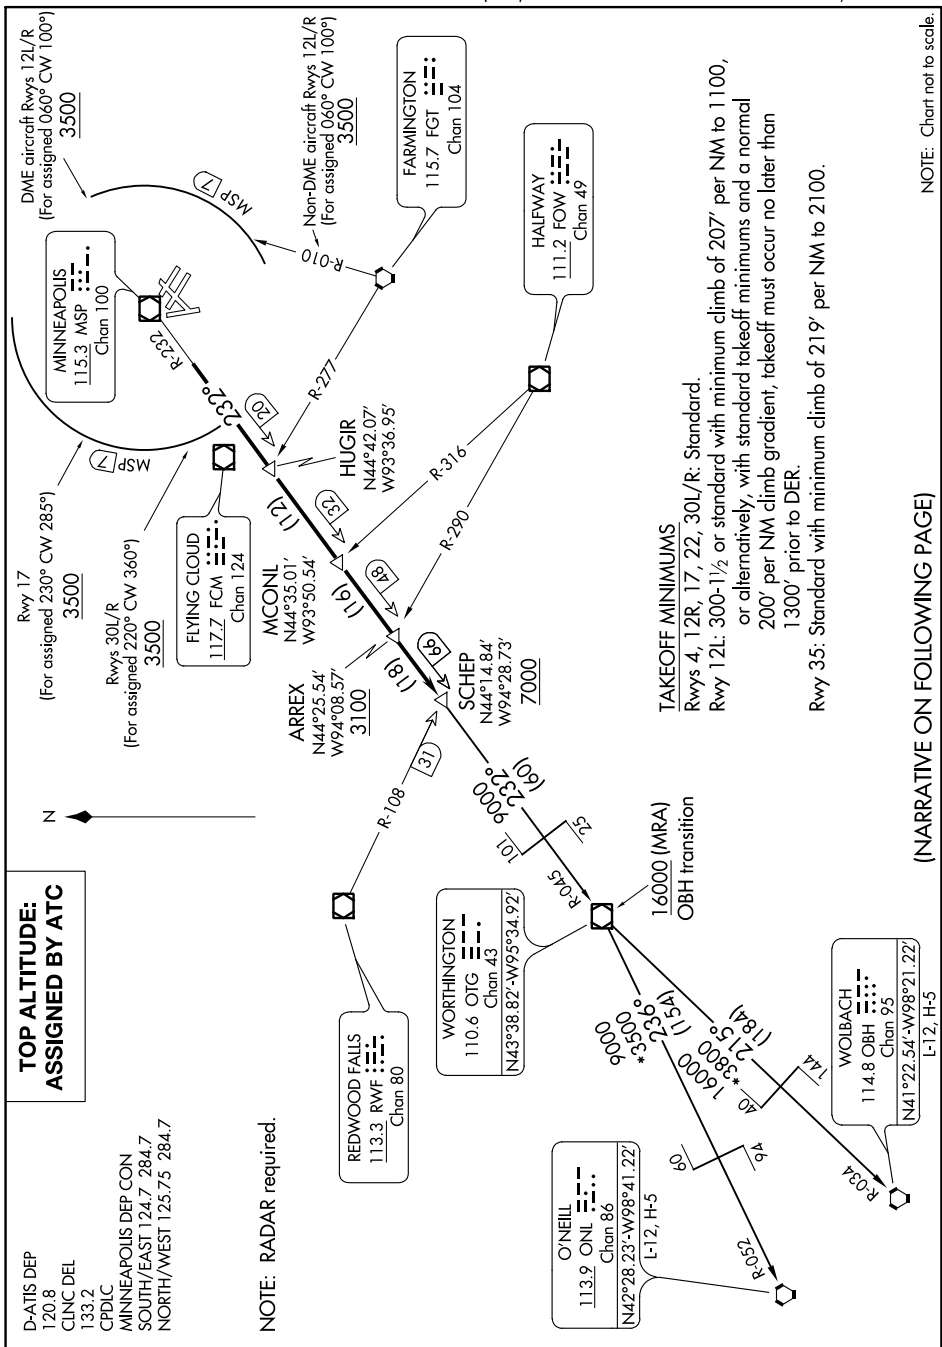

# SCHEP NINE DEPARTURE

NC-1, 23 MAY 2019 to 20 JUN 2019

(NARRATIVE ON FOLLOWING PAGE)

NOTE: Chart not to scale.

NC-1, 23 MAY 2019 to 20 JUN 2019