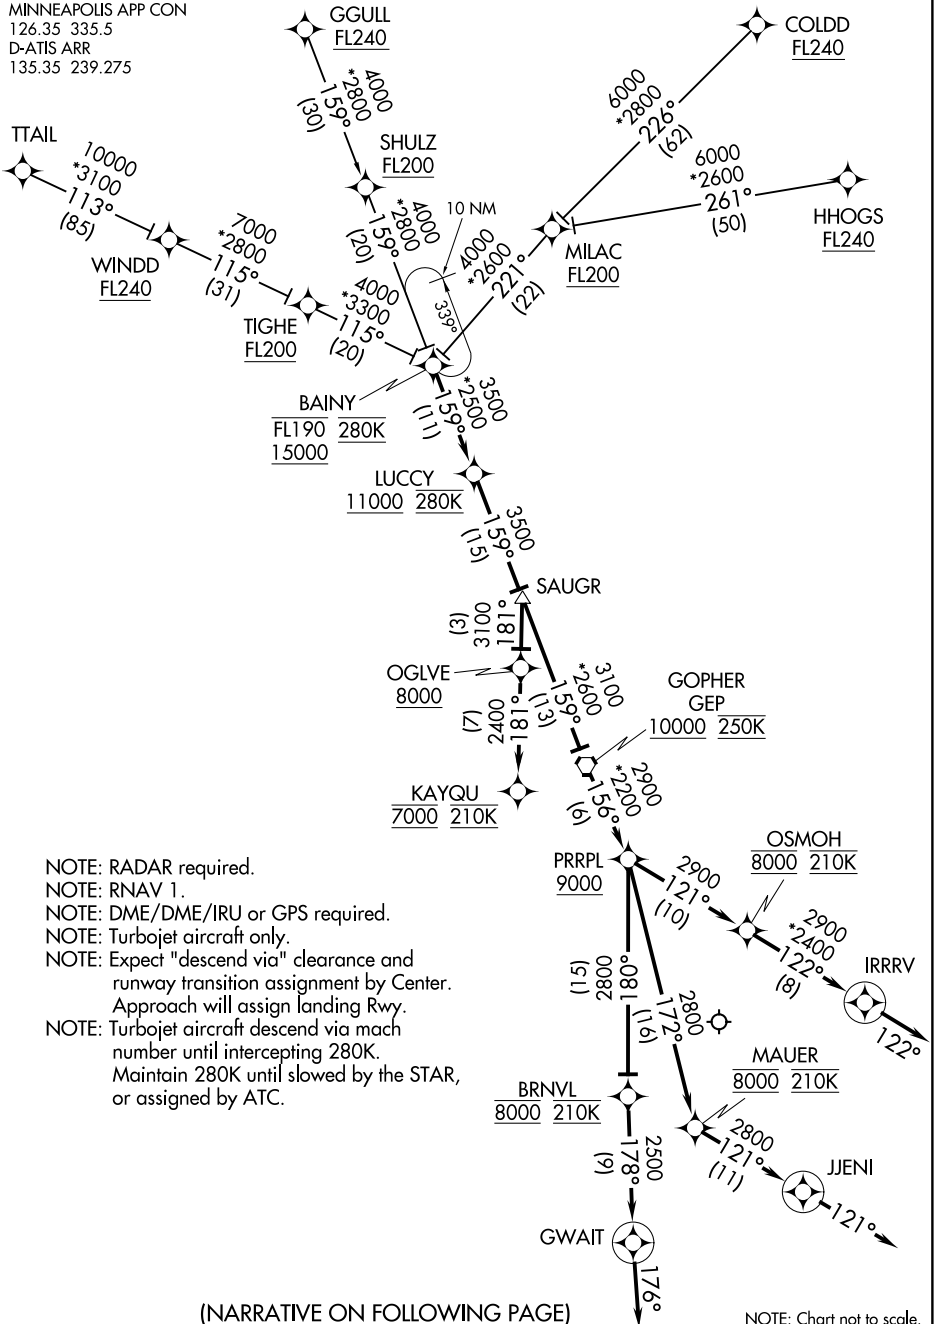

(BAINY.BAINY3) 17173

MINNEAPOLIS-ST PAUL INTL/WOLD-CHAMBERLAIN (MSP)
AL-264 (FAA) MINNEAPOLIS, MINNESOTA

BAINY THREE ARRIVAL (RNAV)

MINNEAPOLIS APP CON
126.35 335.5
D-ATIS ARR
135.35 239.275

NC-1, 23 MAY 2019 to 20 JUN 2019

NC-1, 23 MAY 2019 to 20 JUN 2019

BAINY THREE ARRIVAL (RNAV)

MINNEAPOLIS, MINNESOTA
MINNEAPOLIS-ST PAUL INTL/WOLD-CHAMBERLAIN (MSP)

(BAINY.BAINY3) 05JAN17