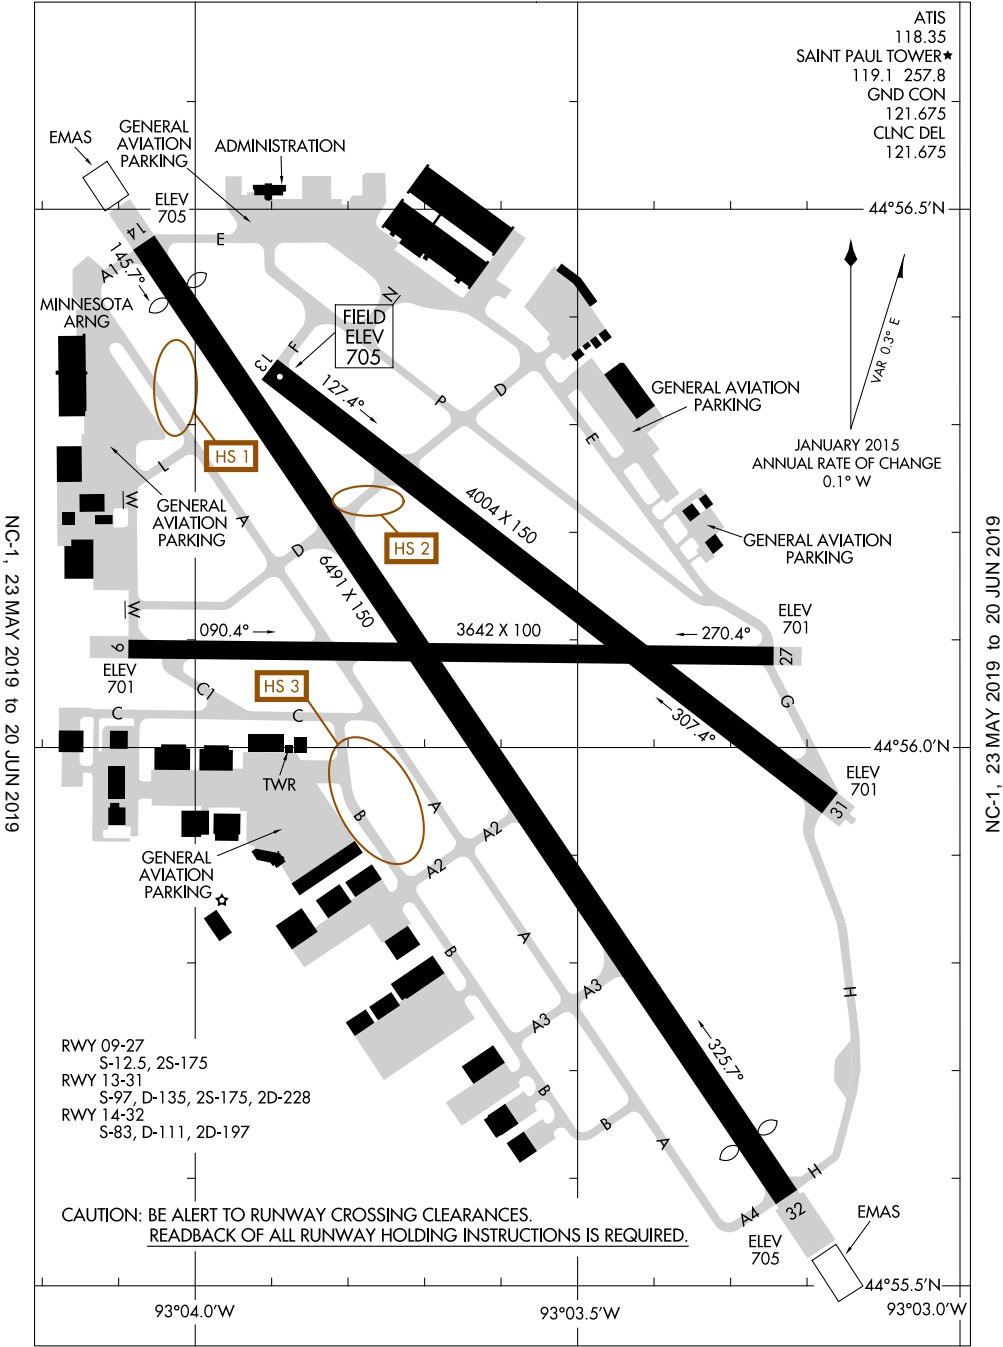

AIRPORT DIAGRAM

18200 ST PAUL DOWNTOWN HOLMAN FLD (STP)
AL-263 (FAA) ST PAUL, MINNESOTA

AIRPORT DIAGRAM

18200 ST PAUL, MINNESOTA
ST PAUL DOWNTOWN HOLMAN FLD (STP)