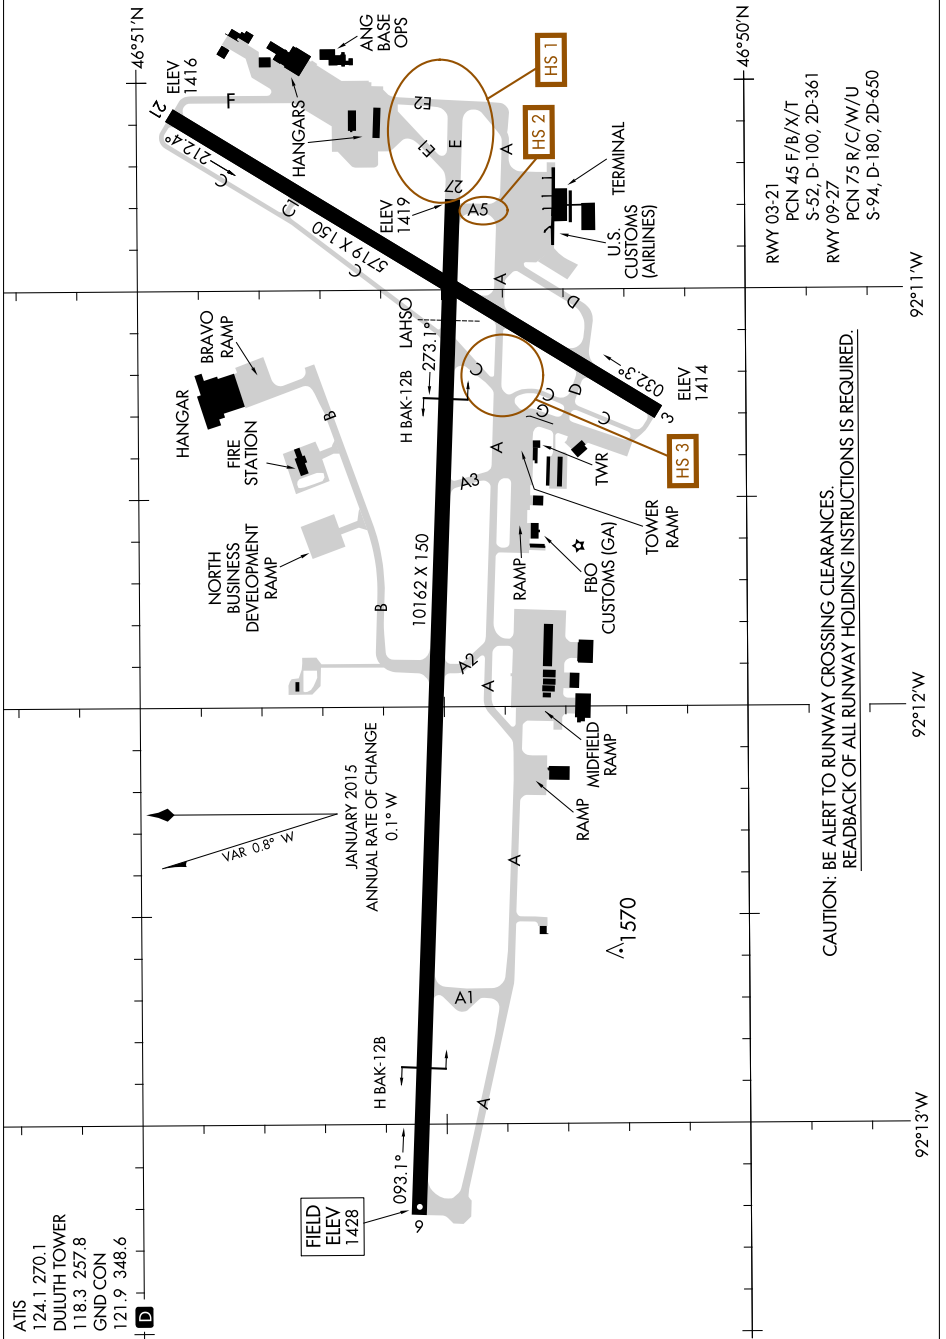

# AIRPORT DIAGRAM

AL-125 (FAA)

DULUTH INTL (DLH)  
DULUTH, MINNESOTA

NC-1, 23 MAY 2019 to 20 JUN 2019

92°11'W

92°12'W

92°13'W

ATIS 124.1 270.1  
 DULUTH TOWER 118.3 257.8  
 GND CON 121.9 348.6  
**D**

FIELD ELEV 1428

**CAUTION: BE ALERT TO RUNWAY CROSSING CLEARANCES.  
 READBACK OF ALL RUNWAY HOLDING INSTRUCTIONS IS REQUIRED.**

NC-1, 23 MAY 2019 to 20 JUN 2019

# AIRPORT DIAGRAM

DULUTH, MINNESOTA  
DULUTH INTL (DLH)