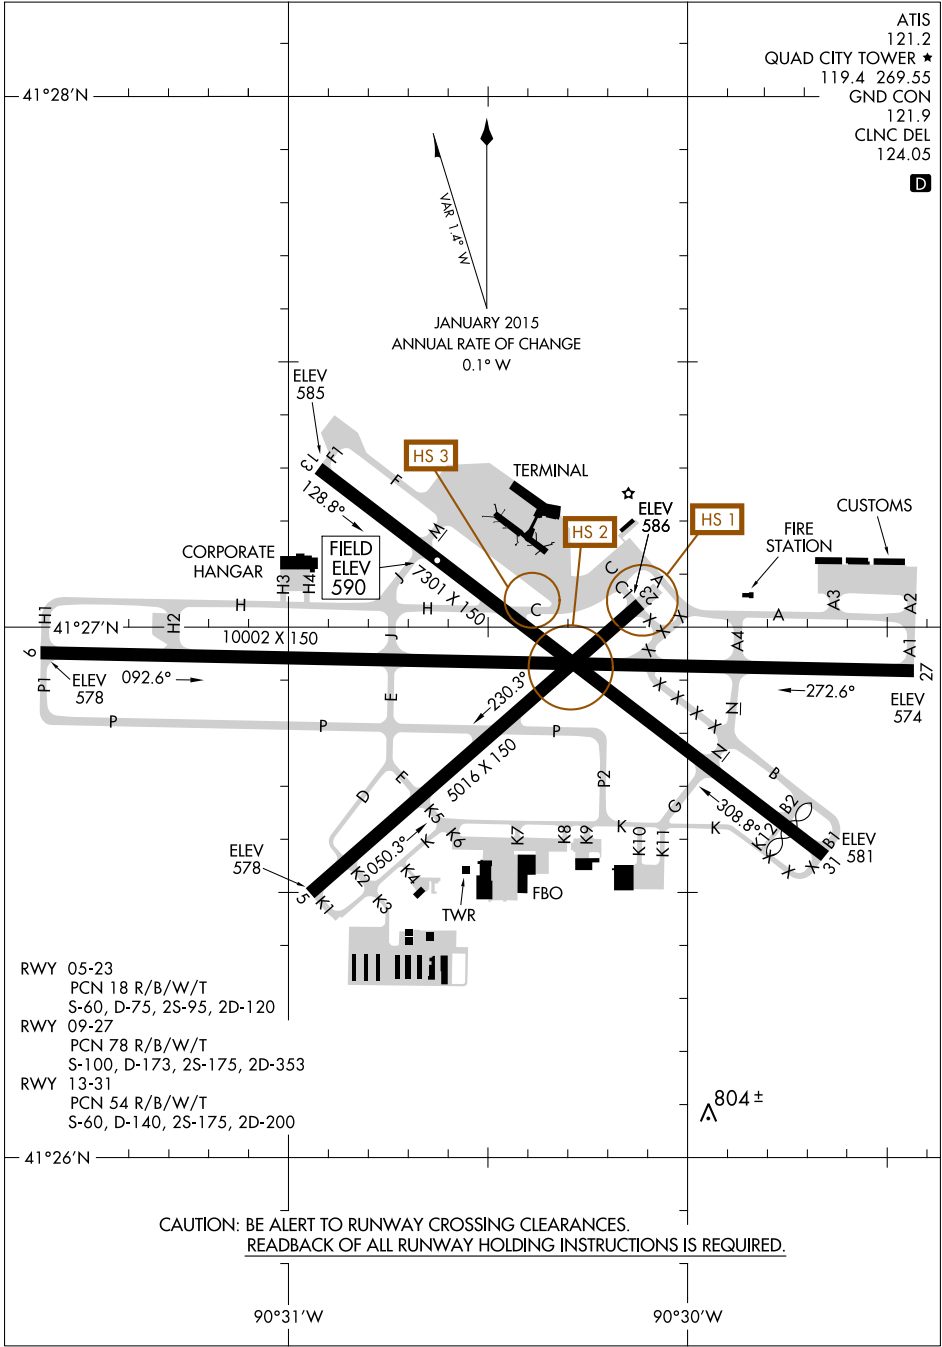

17005
AIRPORT DIAGRAM

AL-269 (FAA)

QUAD CITY INTL (MLI)
 MOLINE, ILLINOIS

EC-3, 26 APR 2018 to 24 MAY 2018

EC-3, 26 APR 2018 to 24 MAY 2018

AIRPORT DIAGRAM
 17005

MOLINE, ILLINOIS
QUAD CITY INTL (MLI)