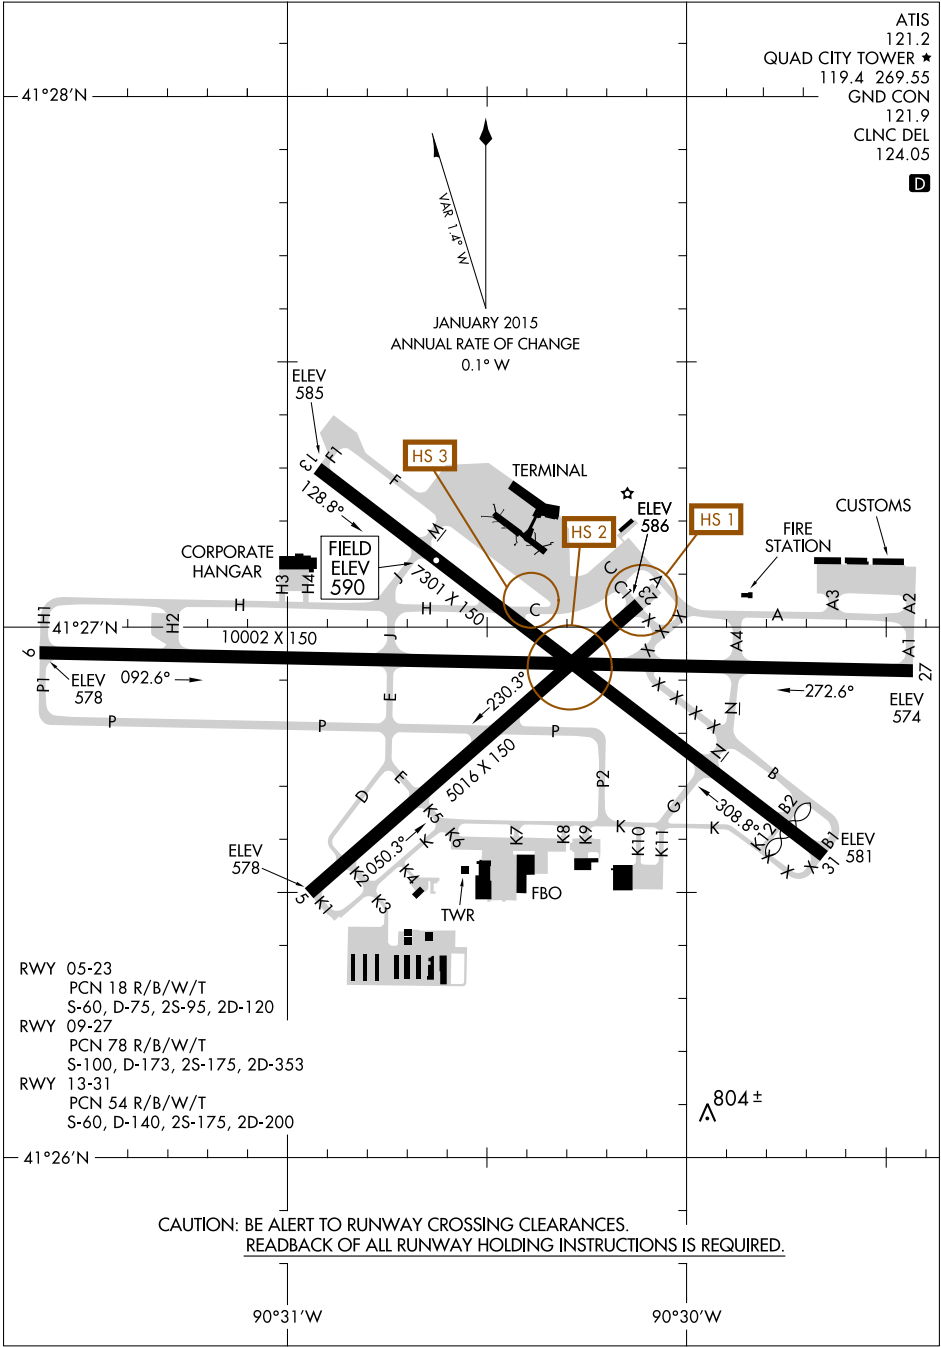

17005
AIRPORT DIAGRAM

AL-269 (FAA)

QUAD CITY INTL (MLI)
MOLINE, ILLINOIS

EC-3, 07 DEC 2017 to 04 JAN 2018

EC-3, 07 DEC 2017 to 04 JAN 2018

AIRPORT DIAGRAM
17005

MOLINE, ILLINOIS
QUAD CITY INTL (MLI)