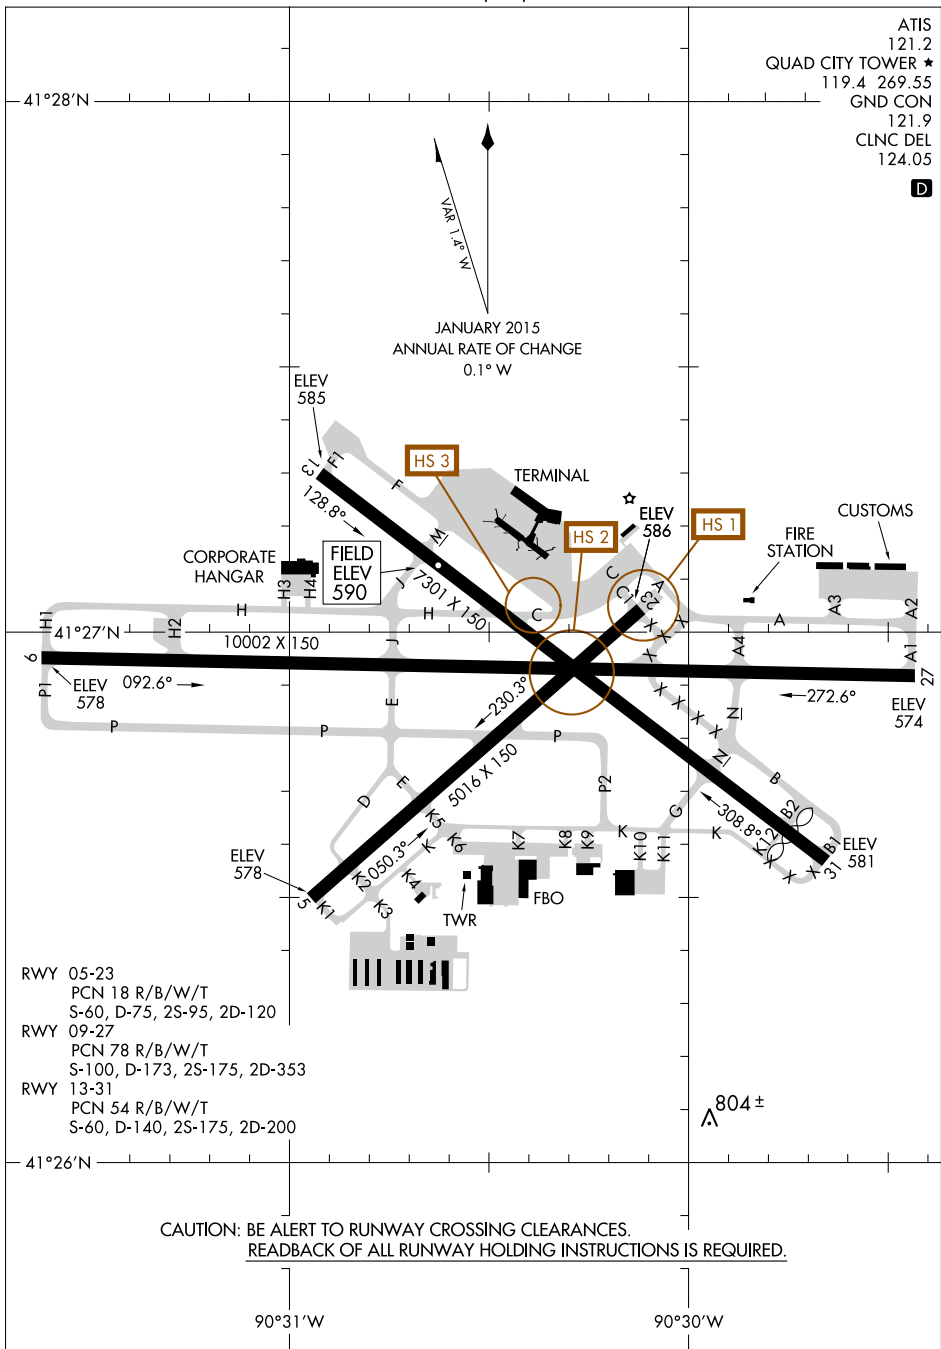

AIRPORT DIAGRAM

AL-269 (FAA)

QUAD CITY INTL (MLI)
MOLINE, ILLINOIS

CAUTION: BE ALERT TO RUNWAY CROSSING CLEARANCES.
READBACK OF ALL RUNWAY HOLDING INSTRUCTIONS IS REQUIRED.

EC-3, 12 OCT 2017 to 09 NOV 2017

EC-3, 12 OCT 2017 to 09 NOV 2017

AIRPORT DIAGRAM

17005

MOLINE, ILLINOIS
QUAD CITY INTL (MLI)