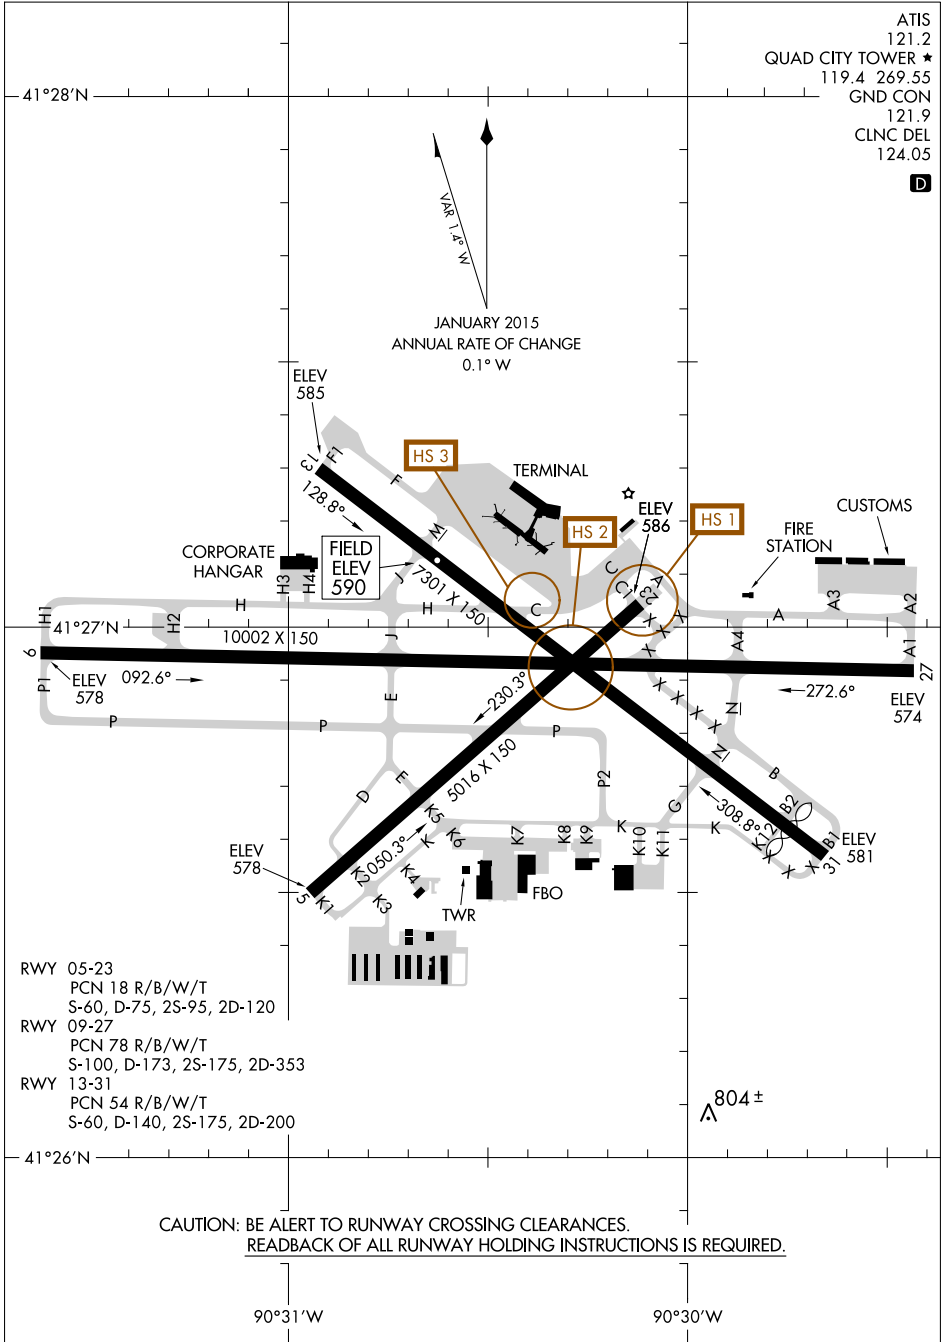

17005
AIRPORT DIAGRAM

AL-269 (FAA)

QUAD CITY INTL (MLI)
 MOLINE, ILLINOIS

AIRPORT DIAGRAM
 17005

MOLINE, ILLINOIS
QUAD CITY INTL (MLI)