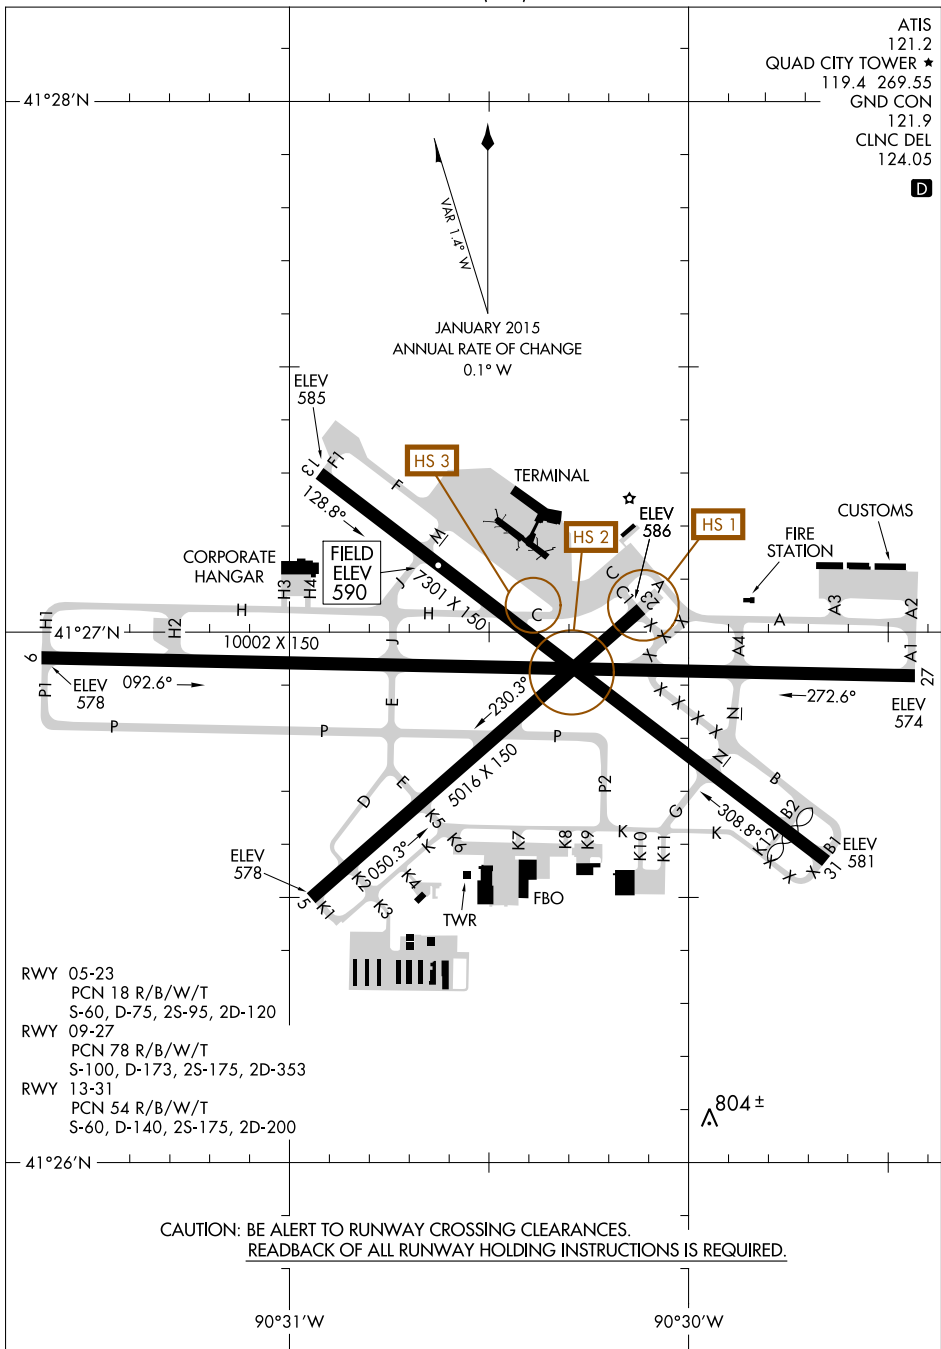

AIRPORT DIAGRAM

AL-269 (FAA)

QUAD CITY INTL (MLI)
MOLINE, ILLINOIS

EC-3, 27 APR 2017 to 25 MAY 2017

EC-3, 27 APR 2017 to 25 MAY 2017

AIRPORT DIAGRAM

17005

MOLINE, ILLINOIS
QUAD CITY INTL (MLI)